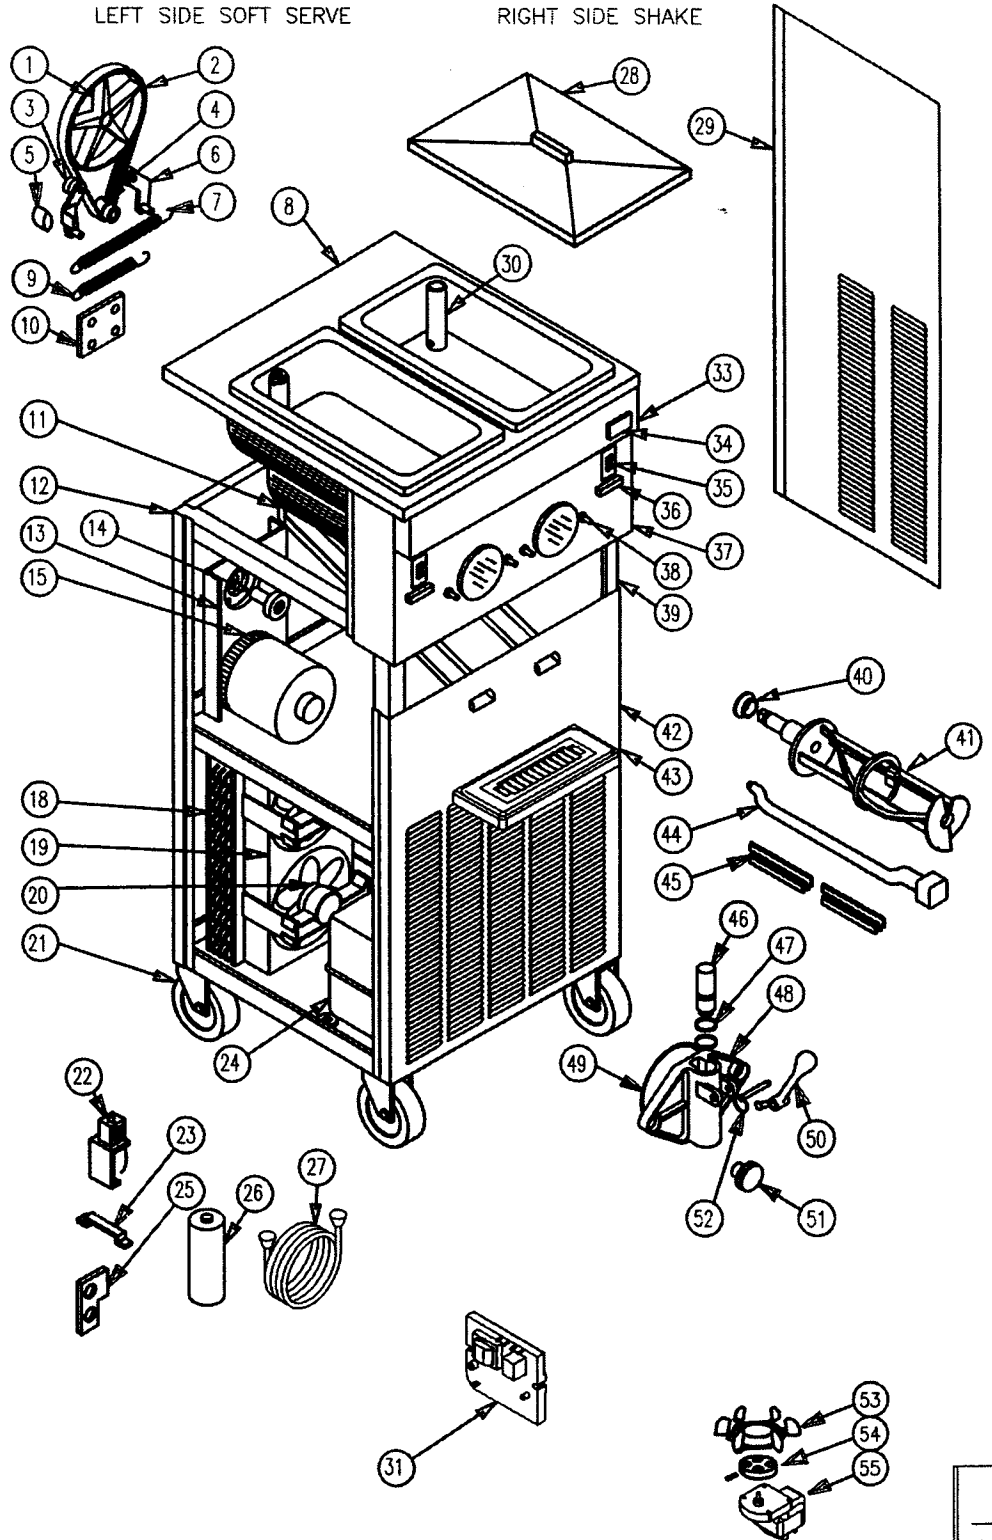

LEFT SIDE SOFT SERVE

RIGHT SIDE SHAKE

Refrigeration Parts

- Capillary Tube (2) 108714
- Filter/Drier (2) 71010
- Hi Pressure Switch 71090
- EPR Valve (2) 71082
- Expansion Valve (2) 71042

ORIGINAL

180984

SaniServ
Exploded View