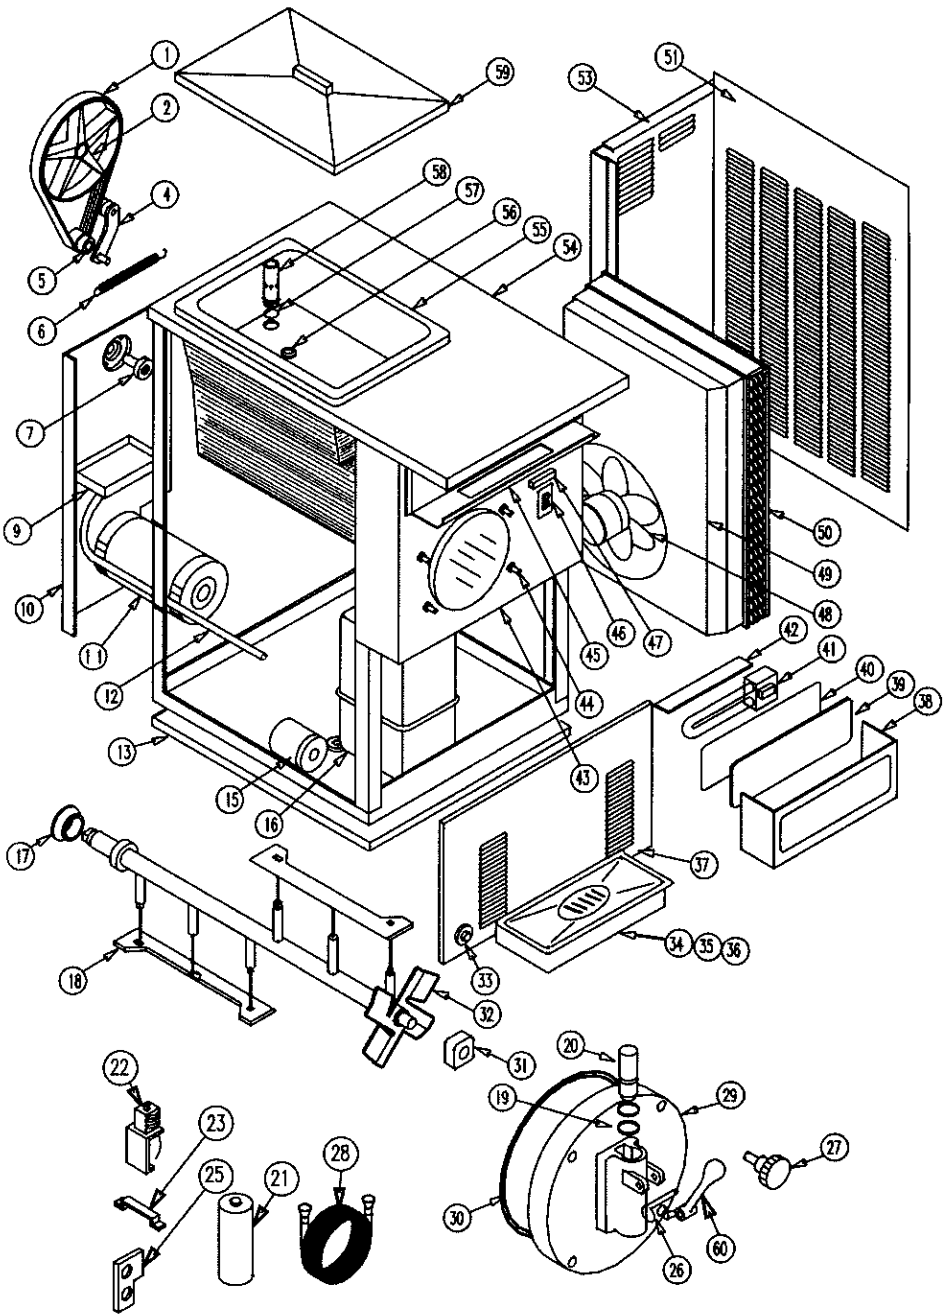

Wiring Box Parts

- Terminal Board.....61073
- Relay Contactor, 230V, 2 Pole 1PH.....69996
- Relay Contactor, 230V, 4 Pole 3PH.....70344
- Control, Liquid Level 230V.....70573
- Consistency Control Board.....75762
- Consistency Control Board W/C.....70587
- Start Compressor Assy 1PH.....75762
- Electrical Enclosure.....108792
- Handy Box.....70037

Refrigeration Parts

- Drier.....71010
- Hi Pressure Switch.....71090
- Valve, Auto Expansion.....71042
- High Pressure Switch.....71090
- Refrigerant.....HP62

SaniServ
Exploded View

Model 704

Description 208-230V, 1PH & 3PH, 60Hz