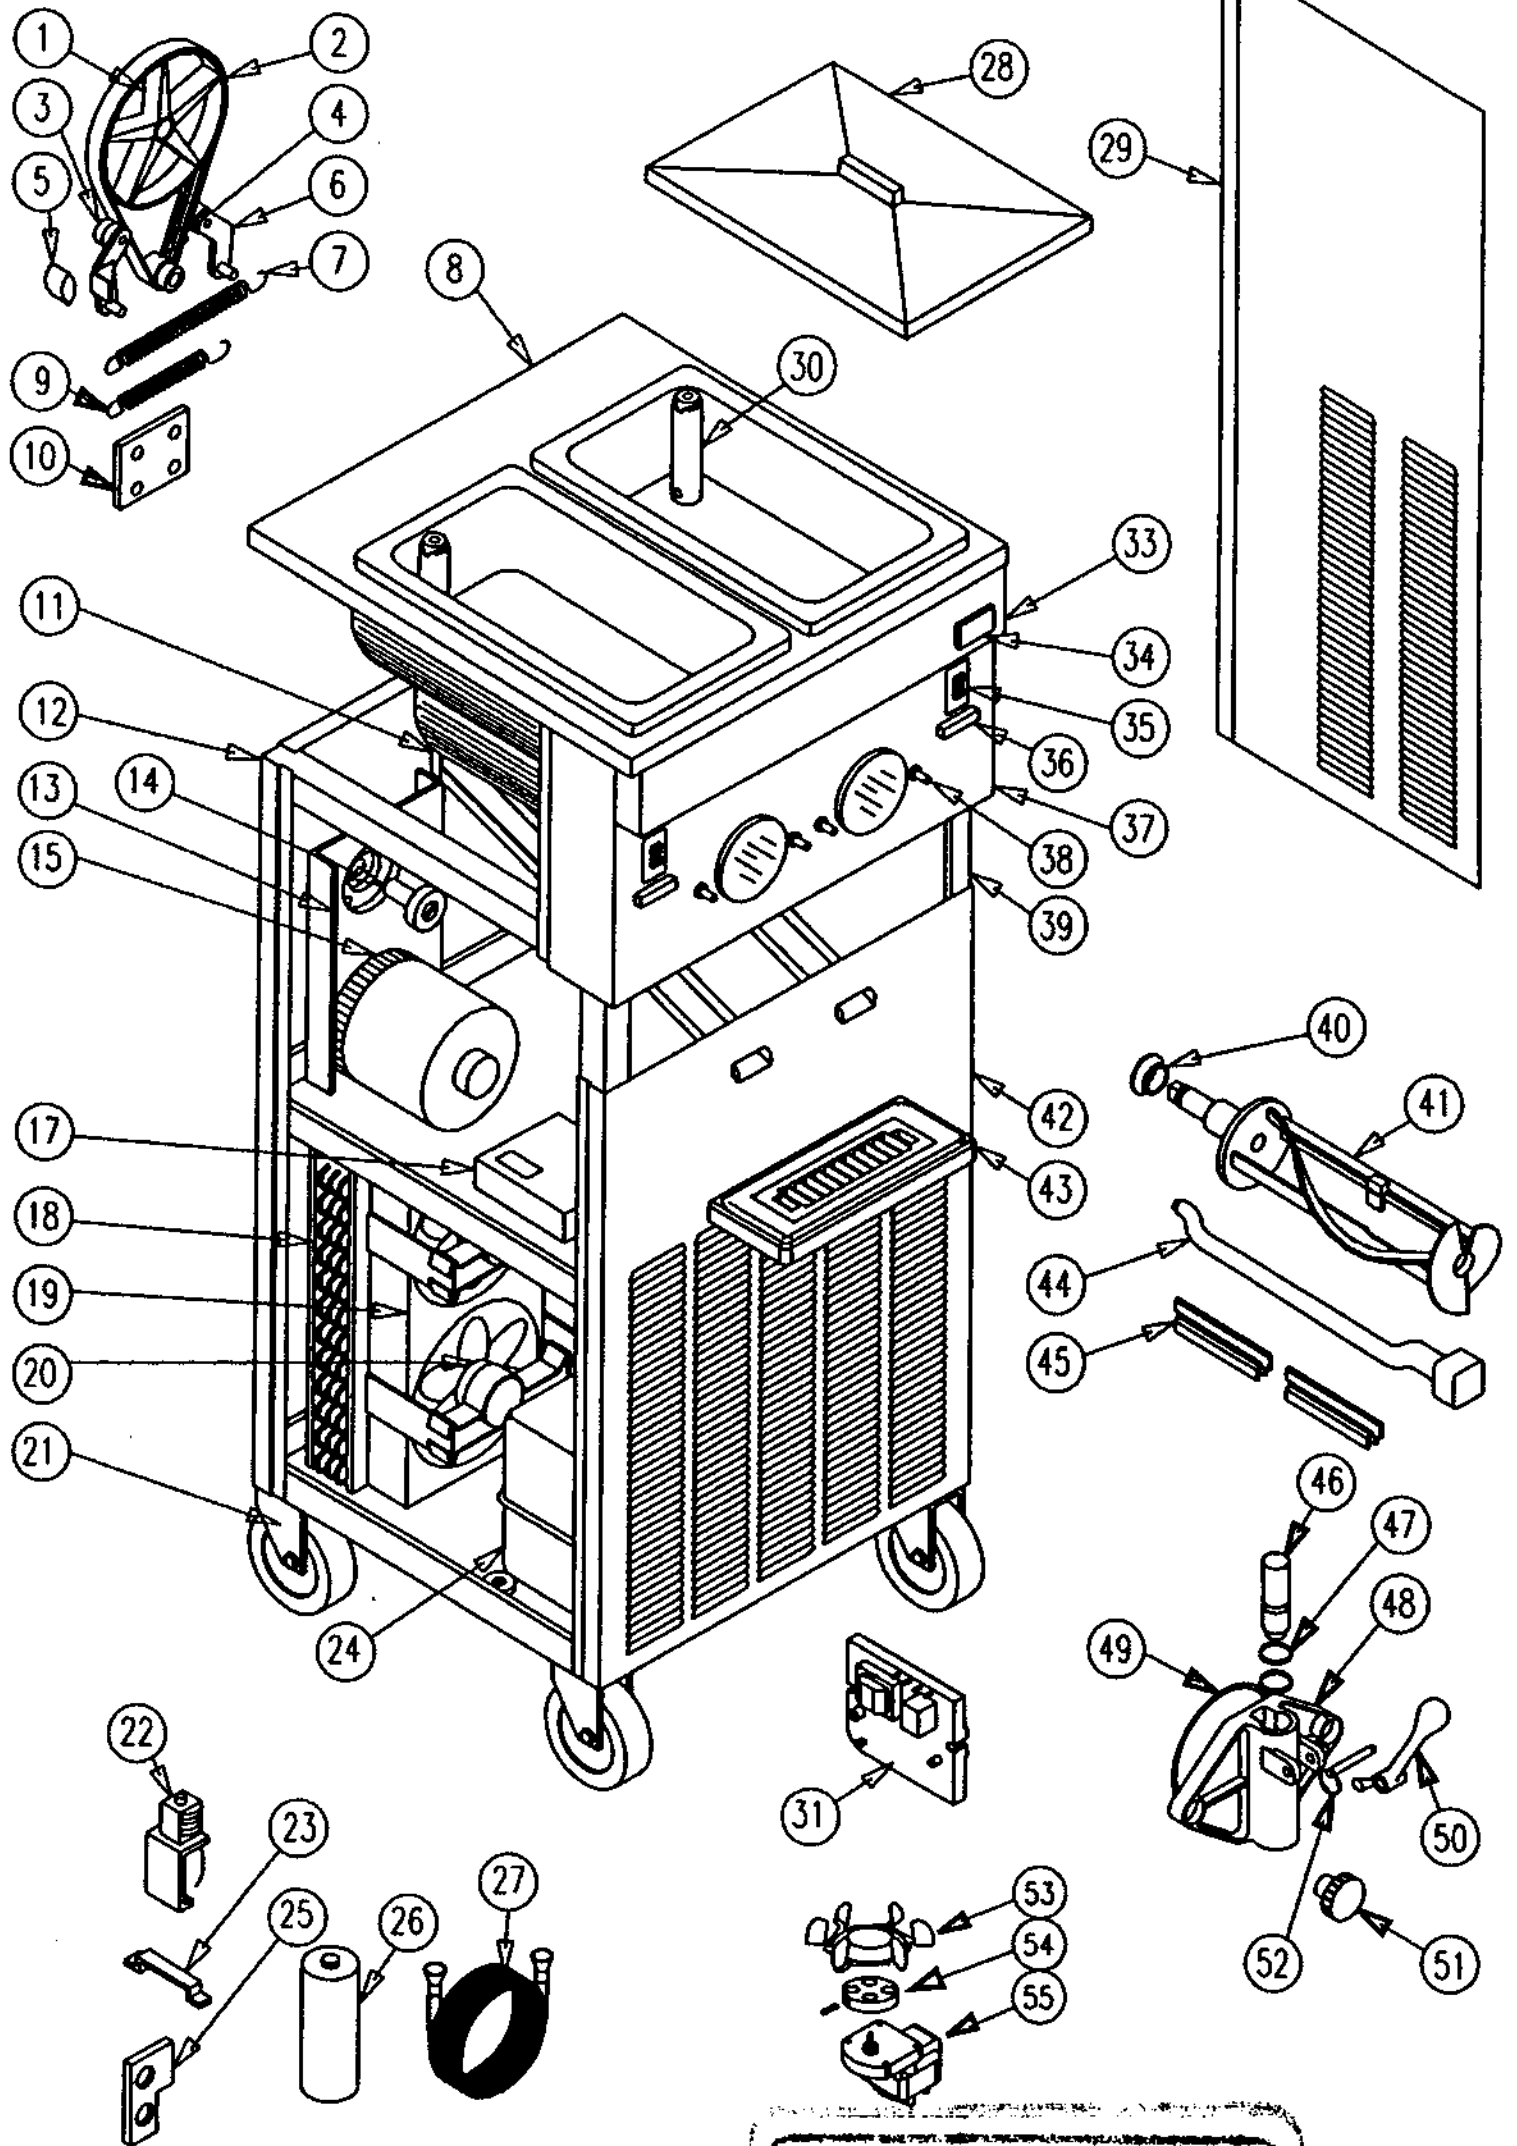

ORIGINAL

Refrigeration Parts

Capillary Tube (2)	108714
Filter/Drier (2)	71010
Hi Pressure Switch	71090
EPR Valve (2)	71082
Expansion Valve (2)	71042

180739

M

SaniServ	Model 624	BOM 62410MO, 62411MO, 62430MO, 62431MO	
	Description 208-230V, 1PH & 3PH, 60Hz		File 180739M.DWG
Exploded View	Wiring Box 1PH 15635, 3PH 15631	ECN 1387	Date 3/26/01
	Wiring Dia. 1PH 81197-2, 3PH 81209-3	Sheet 1 of 1	