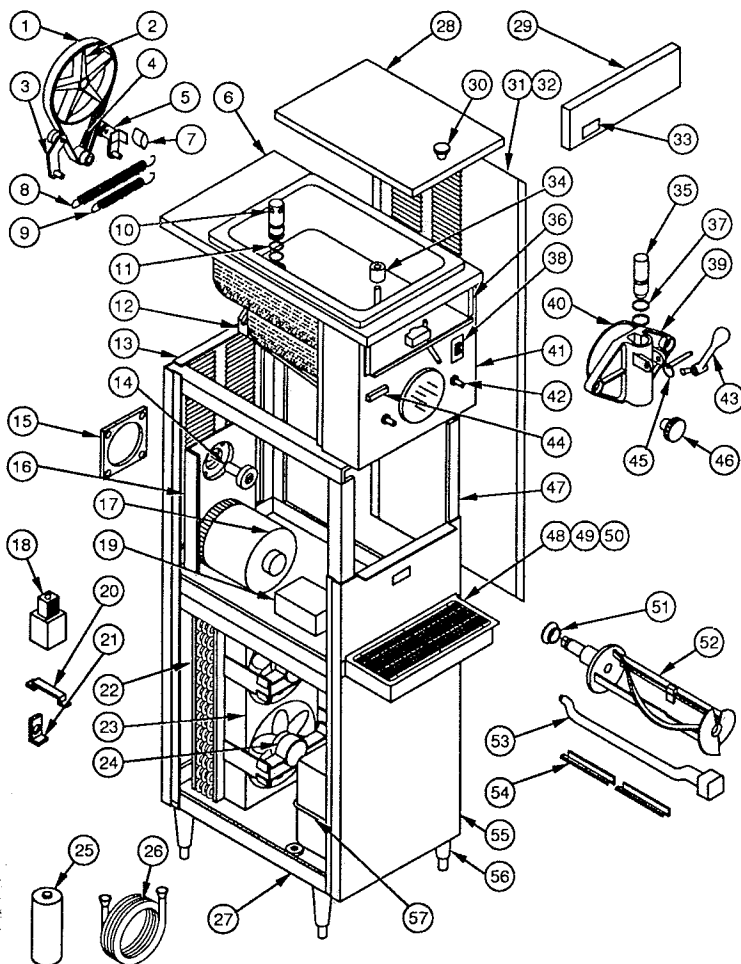

MODEL 414E Soft Serve

Exploded View