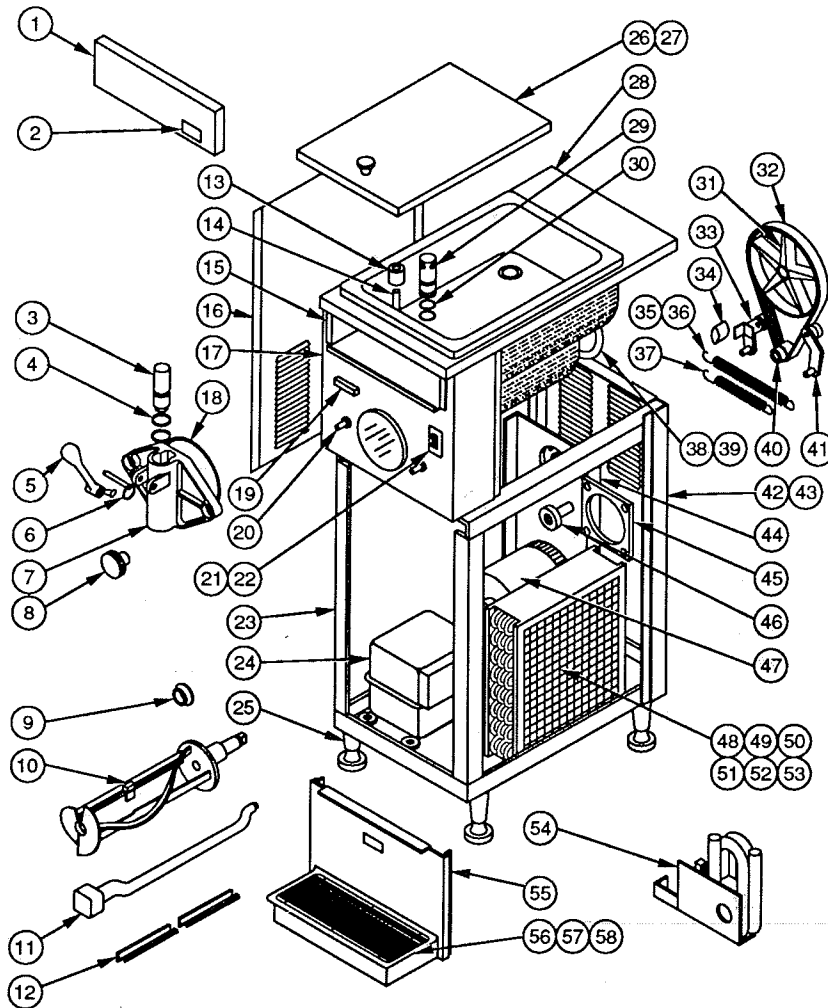

MODEL 601E Shake

Exploded View