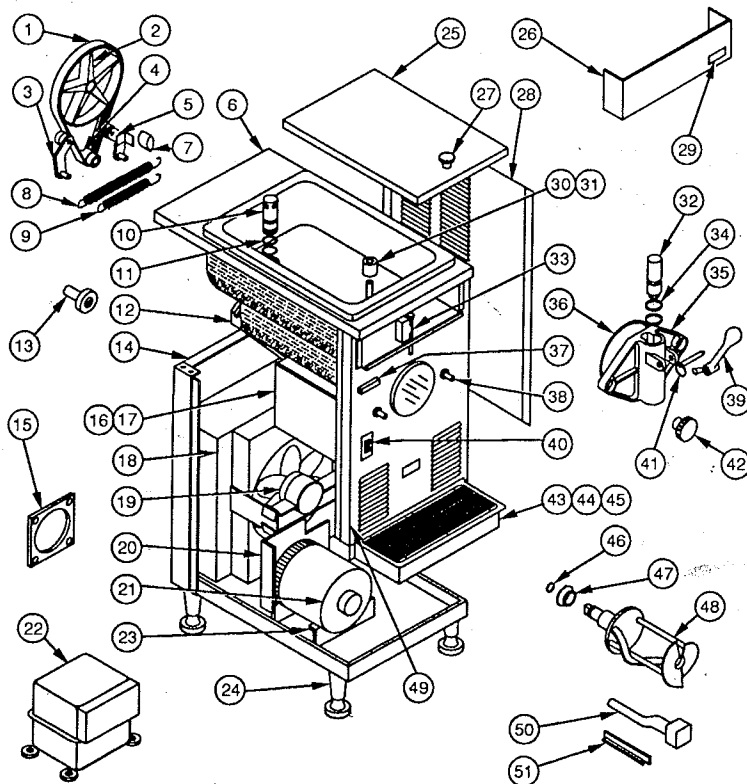

MODEL 407E Soft Serve

PARTS LIST

Exploded View